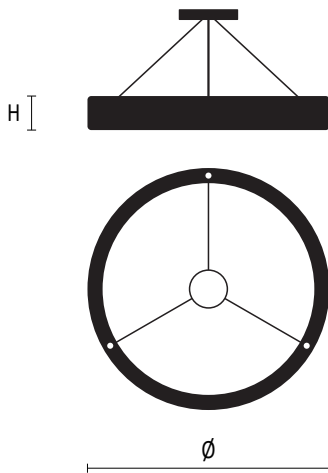

## Product Image

## Line Drawing

## Luminaire

Model	Diameter	Height	Wattage	Lumen @4000K
RING-P-24-2-2-30-BK	24.0"	2.36"	30W	3000lm