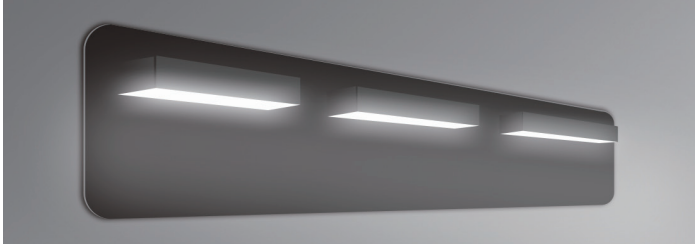

Product Image

Luminaire

Model	Length	Depth	Height	Wattage	Lumen @4000K
LINS-V-24L-2-BK	24.0"	1.65"	4.5"	33W	2700lm
LINS-V-36L-3-BK	36.0"	1.65"	4.5"	48W	4000lm

Material	Aluminum
Finish	Black

LEDs

Type	LED
CCT	3CCT Selectable (3000K, 3500K & 4000K)
Ra	>80