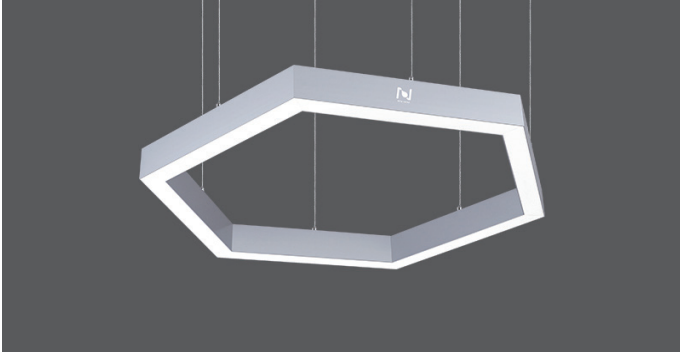

## Product Image

## Luminaire

Model	Reg Hexagon	Height	Wattage	Lumen @4000K
HEX-P-24-2-2-30-BK	24.0"	2.36"	30W	3000lm