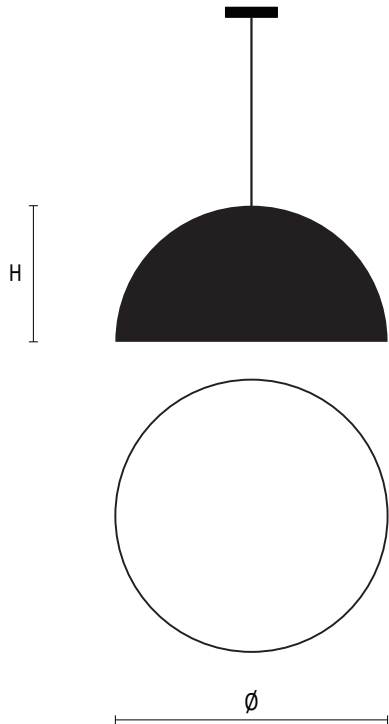

## Product Image

## Line Drawing

## Luminaire

Model	Diameter	Height
DOME-P-20S-10-C-BK	19.7"	9.8"
Material	Steel	
Finish	Black	