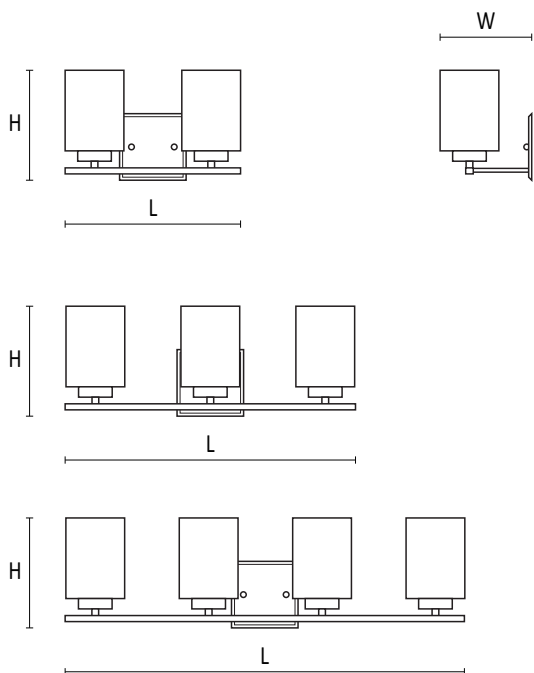

## Product Image

## Line Drawing

## Luminaire

Model	Length	Width	Height
VL-12-2	12.5"	6.5"	7.8"
VL-20-3	20.5"	6.5"	7.8"
VL-28-4	28.5"	6.5"	7.8"

Material Steel and Opal glass  
Finish Black or Nickel