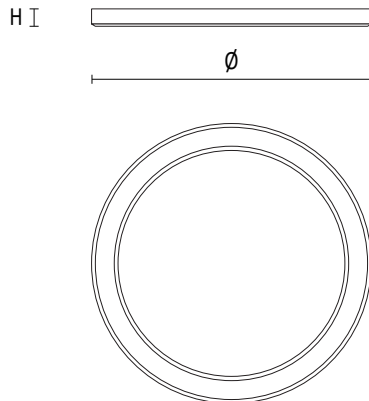

## Product Description

This Surface mount led light can be installed indoors in locations such as kitchen, bathroom or common area. The housing is made of plastic, while the diffuser is made of strong polycarbonate with special frosting material to provide even distribution. It is suitable for surface mount installation.

## Luminaire

Model	Diameter	Height	Wattage	CCT	Lumen @3000K
LDS-5-30K-H	5.5"	0.63"	12W	3000K	650lm
LDS-7-30K-H	7.3"	0.63"	16W	3000K	1000lm
LDS-12-30K-H	12"	0.63"	24W	3000K	1680lm

Model	Diameter	Height	Wattage	CCT	Lumens
LDS-7-3CCT-H	7.3"	0.63"	16W	3CCT (2700K,3000K & 3500K)	1000lm
LDS-12-3CCT-H	12"	0.63"	24W	3CCT (2700K,3000K & 3500K)	1680lm

## Line Drawing

Ingress Protection	IP20
Material	Plastic housing and plastic diffuser
Finish	Matte white