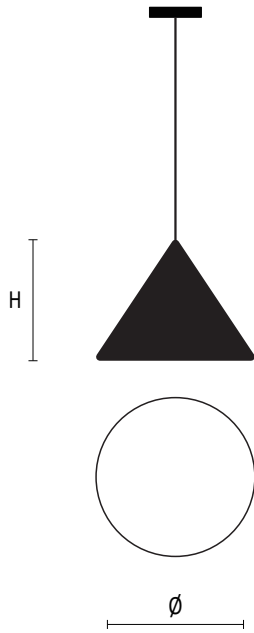

## Product Image

## Line Drawing

## Luminaire

Model	Diameter	Height
CONE-P-10S-8-V-BK	9.8"	7.9"
Material	Steel	
Finish	Black	

## Performance

Lamp Head	E26 (Lamp not included)
Hardware Kit	Mounting screw 2 pcs Wire nut 3 pcs