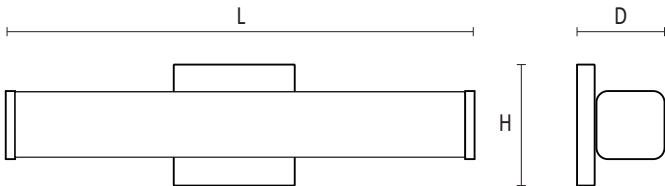

## Line Drawing

LVR-24-30K

LVS-24-30K

## Luminaire

Model	Length	Depth	Height	Wattage	CCT	Lumens
LVR-24-30K	24"	3.25"	4.6"	15W	3000K	1200lm
LVS-24-30K	24"	3.25"	4.6"	15W	3000K	1200lm