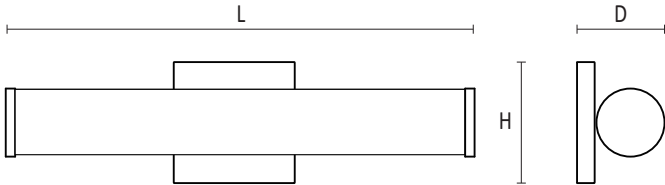

## Line Drawing

LVR-24-30K

LVS-24-30K

## Product Description

The LED Vanity light is a stylish design that puts clear focus on the importance of strong task lighting in a bathroom or vanity area.

## Luminaire

Model	Length	Depth	Height	Wattage	CCT	Lumens
LVR-24-30K	24"	3.25"	4.6"	15W	3000K	1200lm
LVS-24-30K	24"	3.25"	4.6"	15W	3000K	1200lm