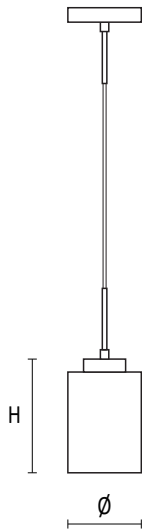

Product Image

Line Drawing

Product Description

This Pendant Light adds a sleek and classic design to your home. The height selectable cord allows you to customize the fixture and give it the desired look. The opal glass shades grant you even light distribution.

Luminaire

Model	Diameter	Height
PL-5	4.75"	6.0"

Material Steel and Opal glass
Finish Black or Nickel

Performance

Lamp E26 (Lamp not included)
Hardware Kit Mounting screw 2 pcs
Wire nut 3 pcs

Certification

ETL (General coverage)